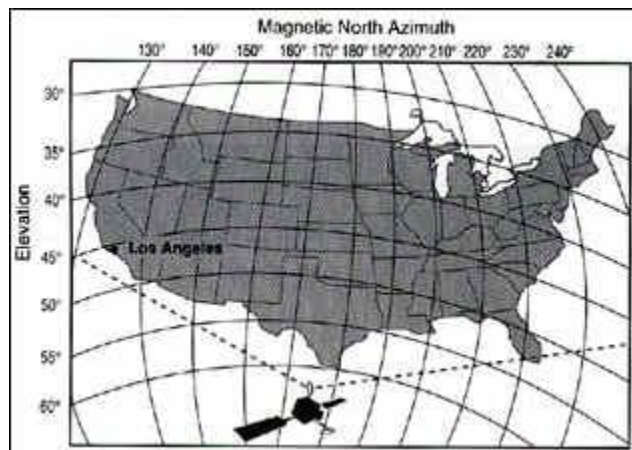

Satellite Dish Aiming: Azimuth and Elevation of Satellites

Notes: Echo Star = Dish Network

Directions are to primary satellite only

Dish Network is harder to get in the east due to satellite location.

Lower elevations due to satellite location means signal has more obstructions from trees etc.

Hold compass so the needle lines up with N and S. Satellite is in the direction of azimuth number. Elevation is angle from horizontal.

Western United States

EchoStar Azimuth (Degrees)	EchoStar Elevation (Degrees)	DIRECTV Azimuth (Degrees)	DIRECTV Elevation (Degrees)	State	City
98	40			HI	Honolulu
118	15			AK	Anchorage
156	35	133	31	WA	Seattle
156	38	133	34	OR	Portland
159	46	132	41	CA	San Francisco
163	44	135	39	NV	Reno
167	50	138	46	CA	Los Angeles
167	39	142	37	ID	Boise
172	47	141	44	NV	Las Vegas
174	35	150	34	MT	Great Falls
178	42	151	41	UT	Salt Lake City
180	50	148	49	AZ	Phoenix
180	50	148	49	MO	Jefferson City
186	39	159	40	WY	Casper
190	47	158	48	NM	Albuquerque
190	42	162	43	CO	Denver

Central United States

EchoStar Azimuth (Degrees)	EchoStar Elevation (Degrees)	DIRECTV Azimuth (Degrees)	DIRECTV Elevation (Degrees)	State	City
194	33	170	36	ND	Bismarck
197	36	172	39	SD	Pierre
200	45	170	49	TX	Amarillo
201	38	175	42	NE	Grand Island
206	41	177	45	KS	Wichita
207	43	178	49	OK	Oklahoma City
208	31	185	35	MN	Brainerd
211	35	186	41	IA	Des Moines
216	47	185	54	TX	Houston
219	40	192	48	AR	Little Rock
221	31	198	37	WI	Oshkosh
222	35	198	42	IL	Springfield
223	43	195	52	LA	Baton Rouge
224	41	198	50	MS	Jackson
224	28	202	35	MI	Iron Mountain
227	33	204	41	IN	Indianapolis
229	38	204	47	AL	Birmingham
230	30	206	37	MI	Lansing
231	36	208	45	TN	Chattanooga
232	33	209	42	KY	Lexington